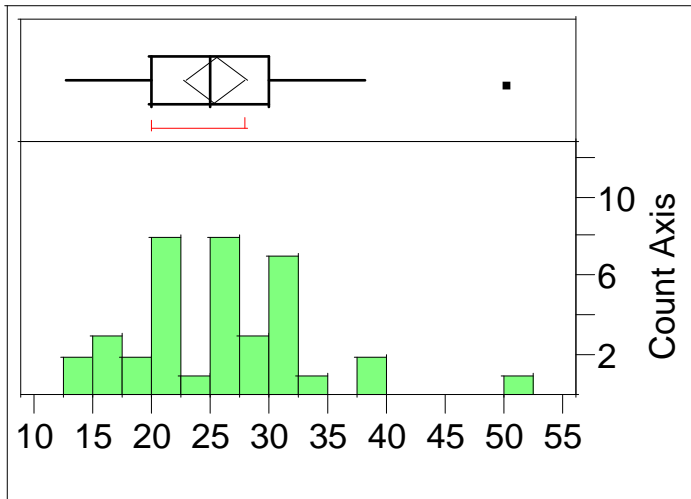

Distributions
HAV

Quantiles

100.0%	maximum	50.000
99.5%		50.000
97.5%		50.000
90.0%		34.400
75.0%	quartile	30.000
50.0%	median	25.000
25.0%	quartile	20.000
10.0%		16.000
2.5%		13.000
0.5%		13.000
0.0%	minimum	13.000

Moments

Mean	25.421053
Std Dev	7.474756
Std Err Mean	1.2125655
upper 95% Mean	27.877944
lower 95% Mean	22.964161
N	38

Stem and Leaf

Stem	Leaf	Count
5	0	1
4		
4		
3	88	2
3	00012224	8
2	55556666888	11
2	000111123	9
1	66788	5
1	34	2